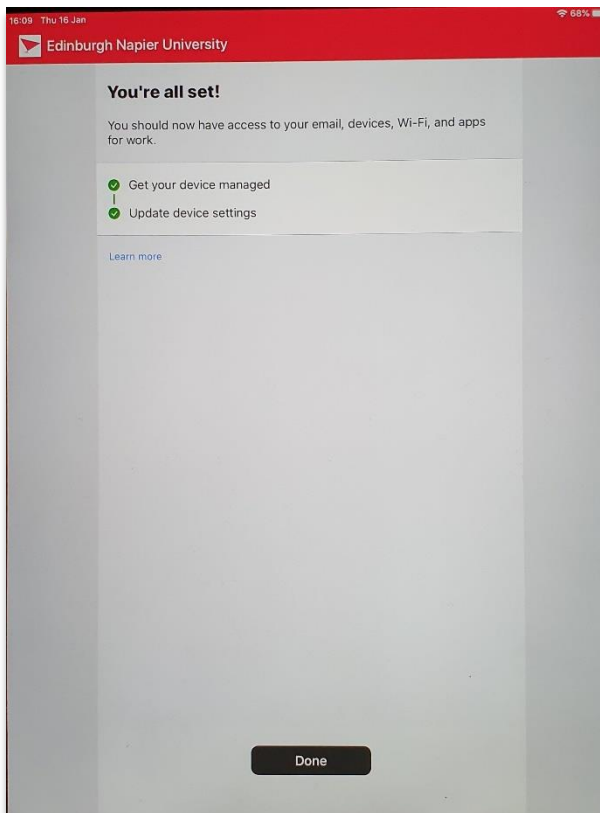

- You can find the **Intune Company Portal** app on the **Home** page.