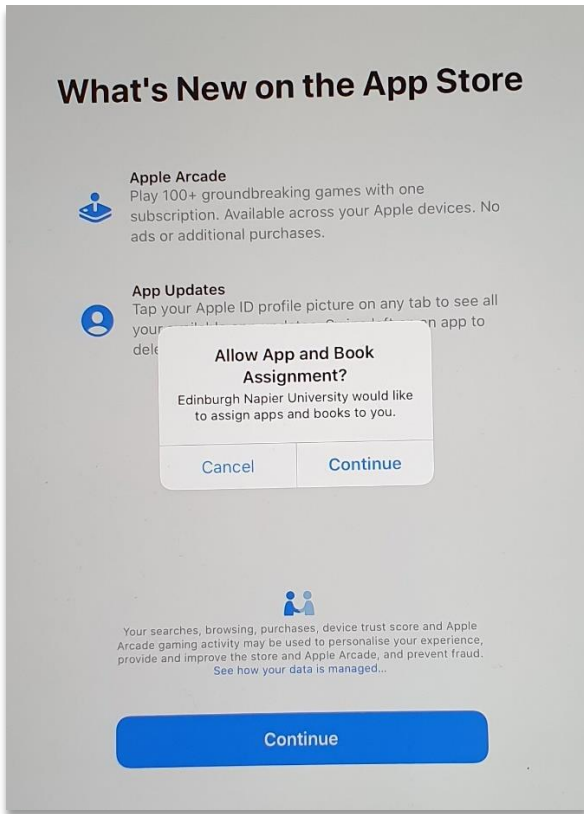

- Once the setup is complete, select **Done** and **You're all set!**