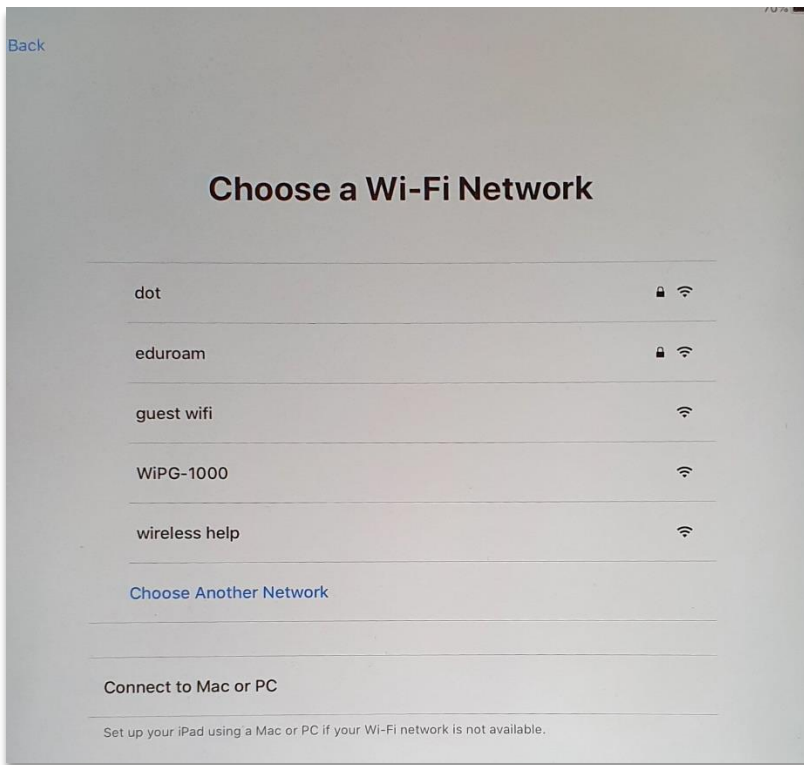

- Continue on to the **Remote Management** page, and click your **Next**.