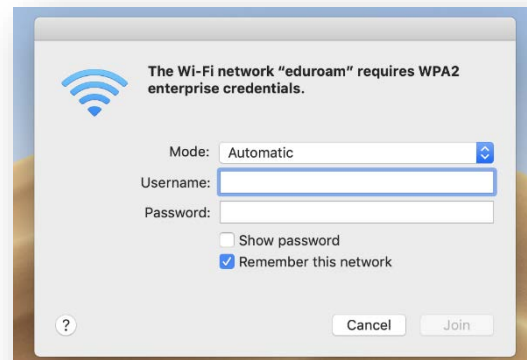

Apple Mac Wireless Configuration

Step 1:

- Select the **Wi-Fi** icon in the top right of your screen
- Select **eduroam**

Step 2:

- Enter username and password
- **Student** username:
MatriculationNumber@live.napier.ac.uk
- **Staff** username:
StaffNumber@napier.ac.uk
- Select **Join**