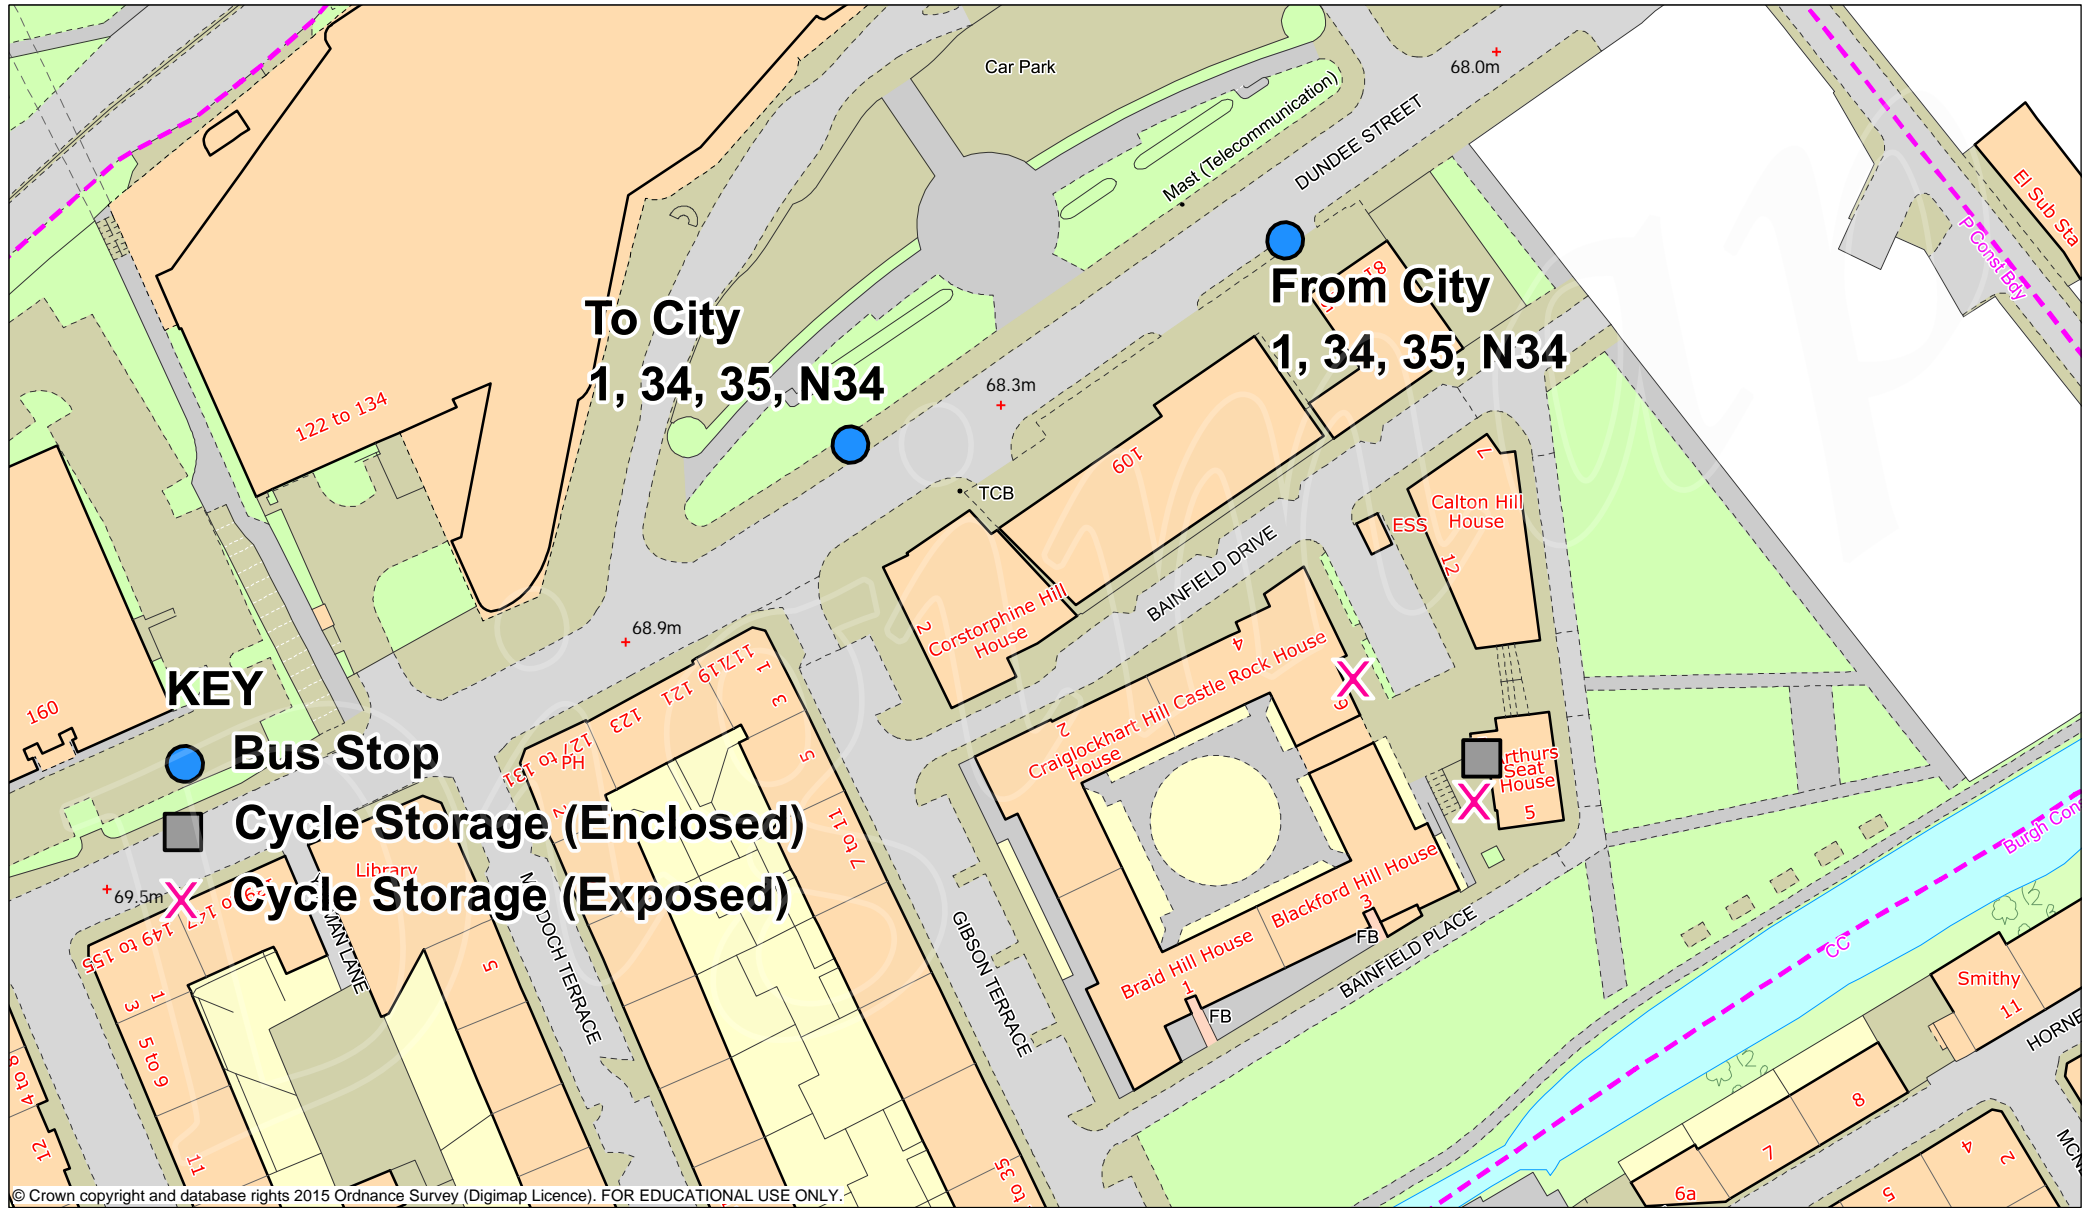

# Bainfield (EH11 1AR)

## KEY

● Bus Stop

■ Cycle Storage (Enclosed)

⊗ Cycle Storage (Exposed)

© Crown copyright and database rights 2015 Ordnance Survey (Digimap Licence). FOR EDUCATIONAL USE ONLY.

Scale 1:1250

Aug 04, 2015 16:19  
Jamie Pearson  
Edinburgh Napier  
University