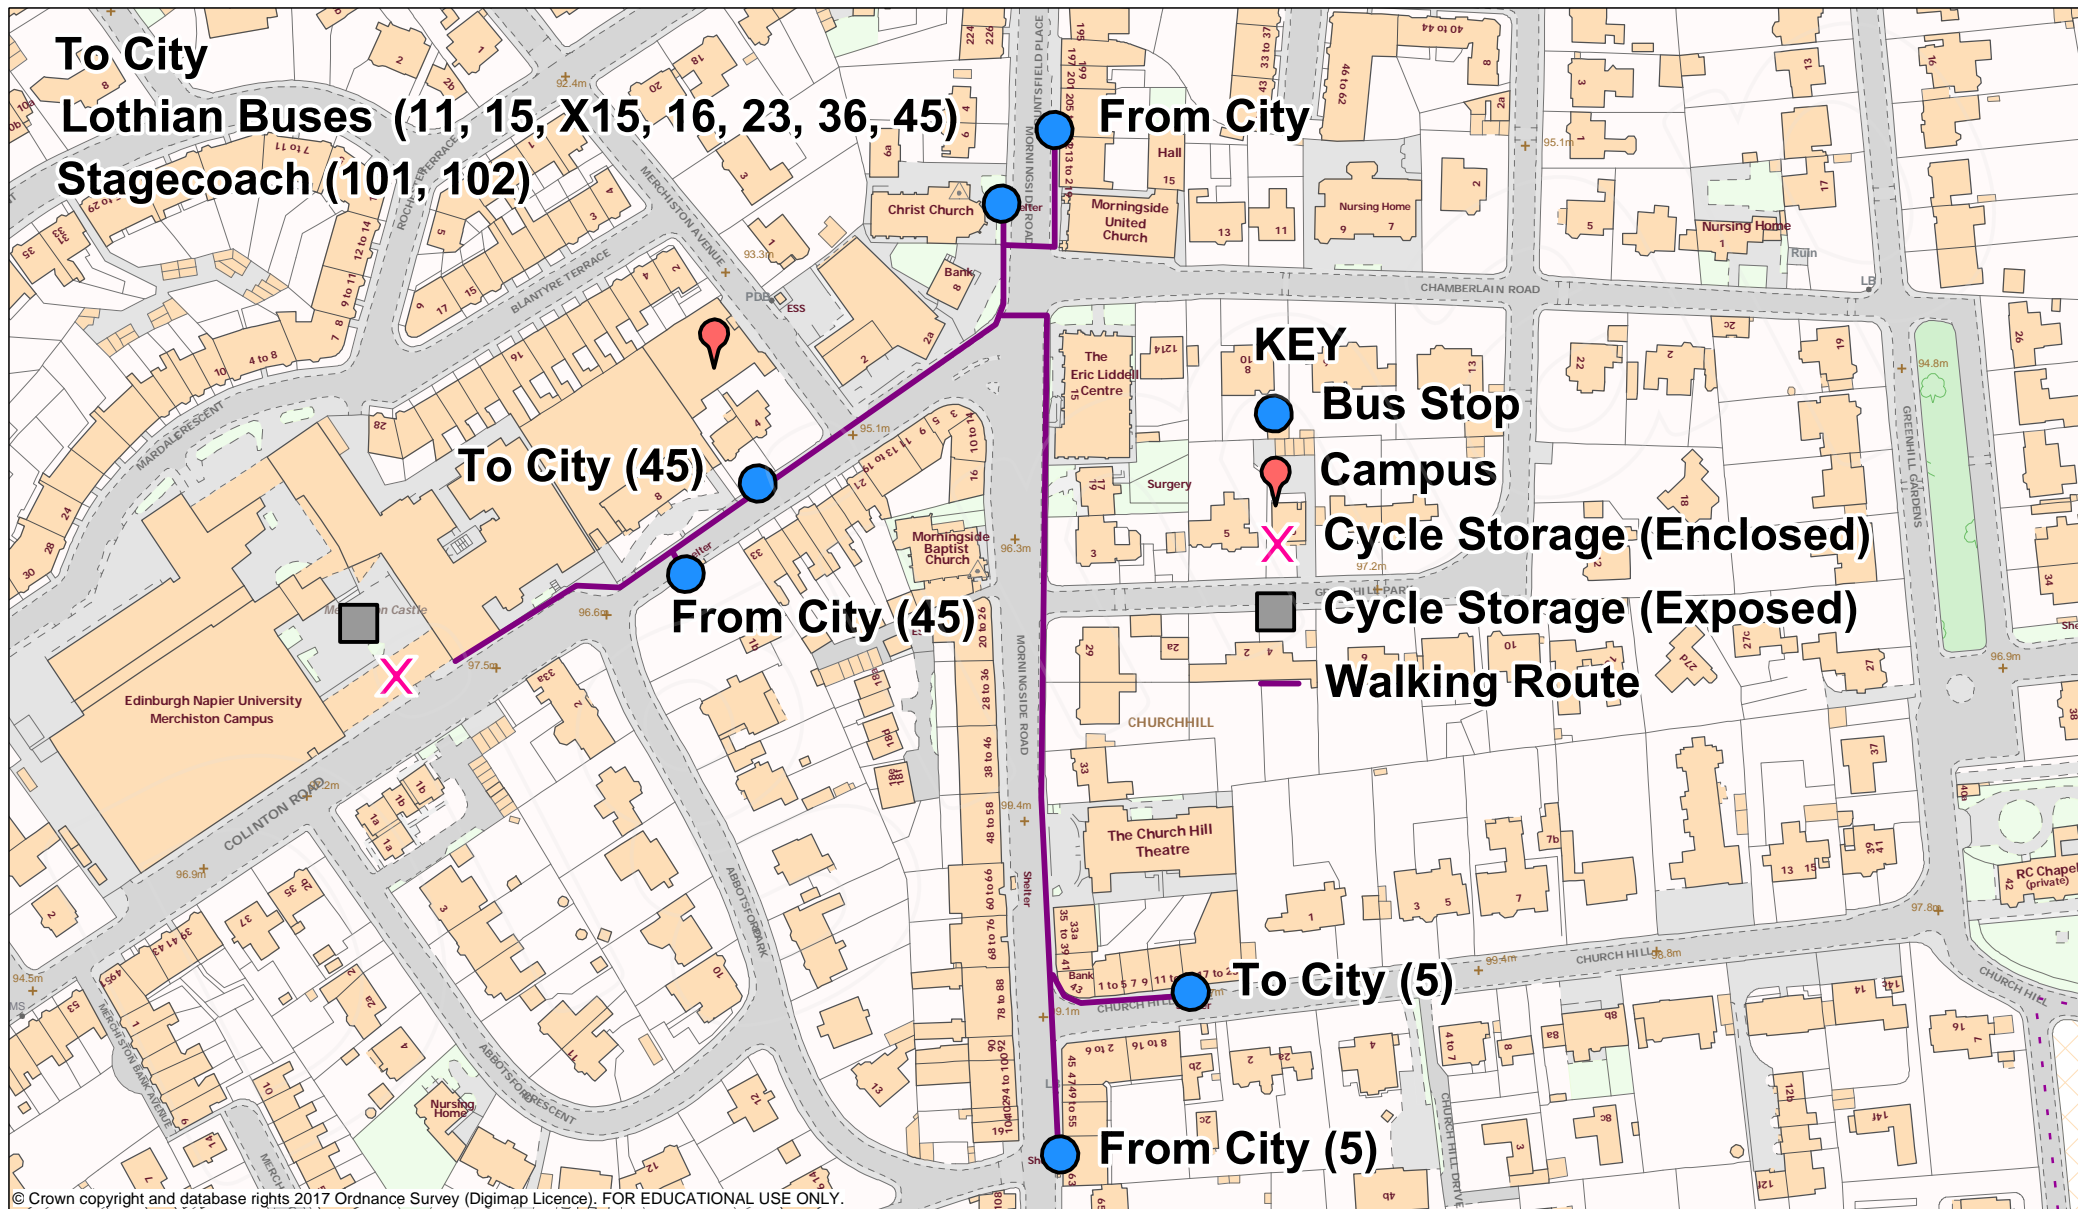

Screen Academy (EH10 4NU)

© Crown copyright and database rights 2017 Ordnance Survey (Digimap Licence). FOR EDUCATIONAL USE ONLY.

Aug 04, 2017 16:00
 Jamie Pearson
 Edinburgh Napier
 University