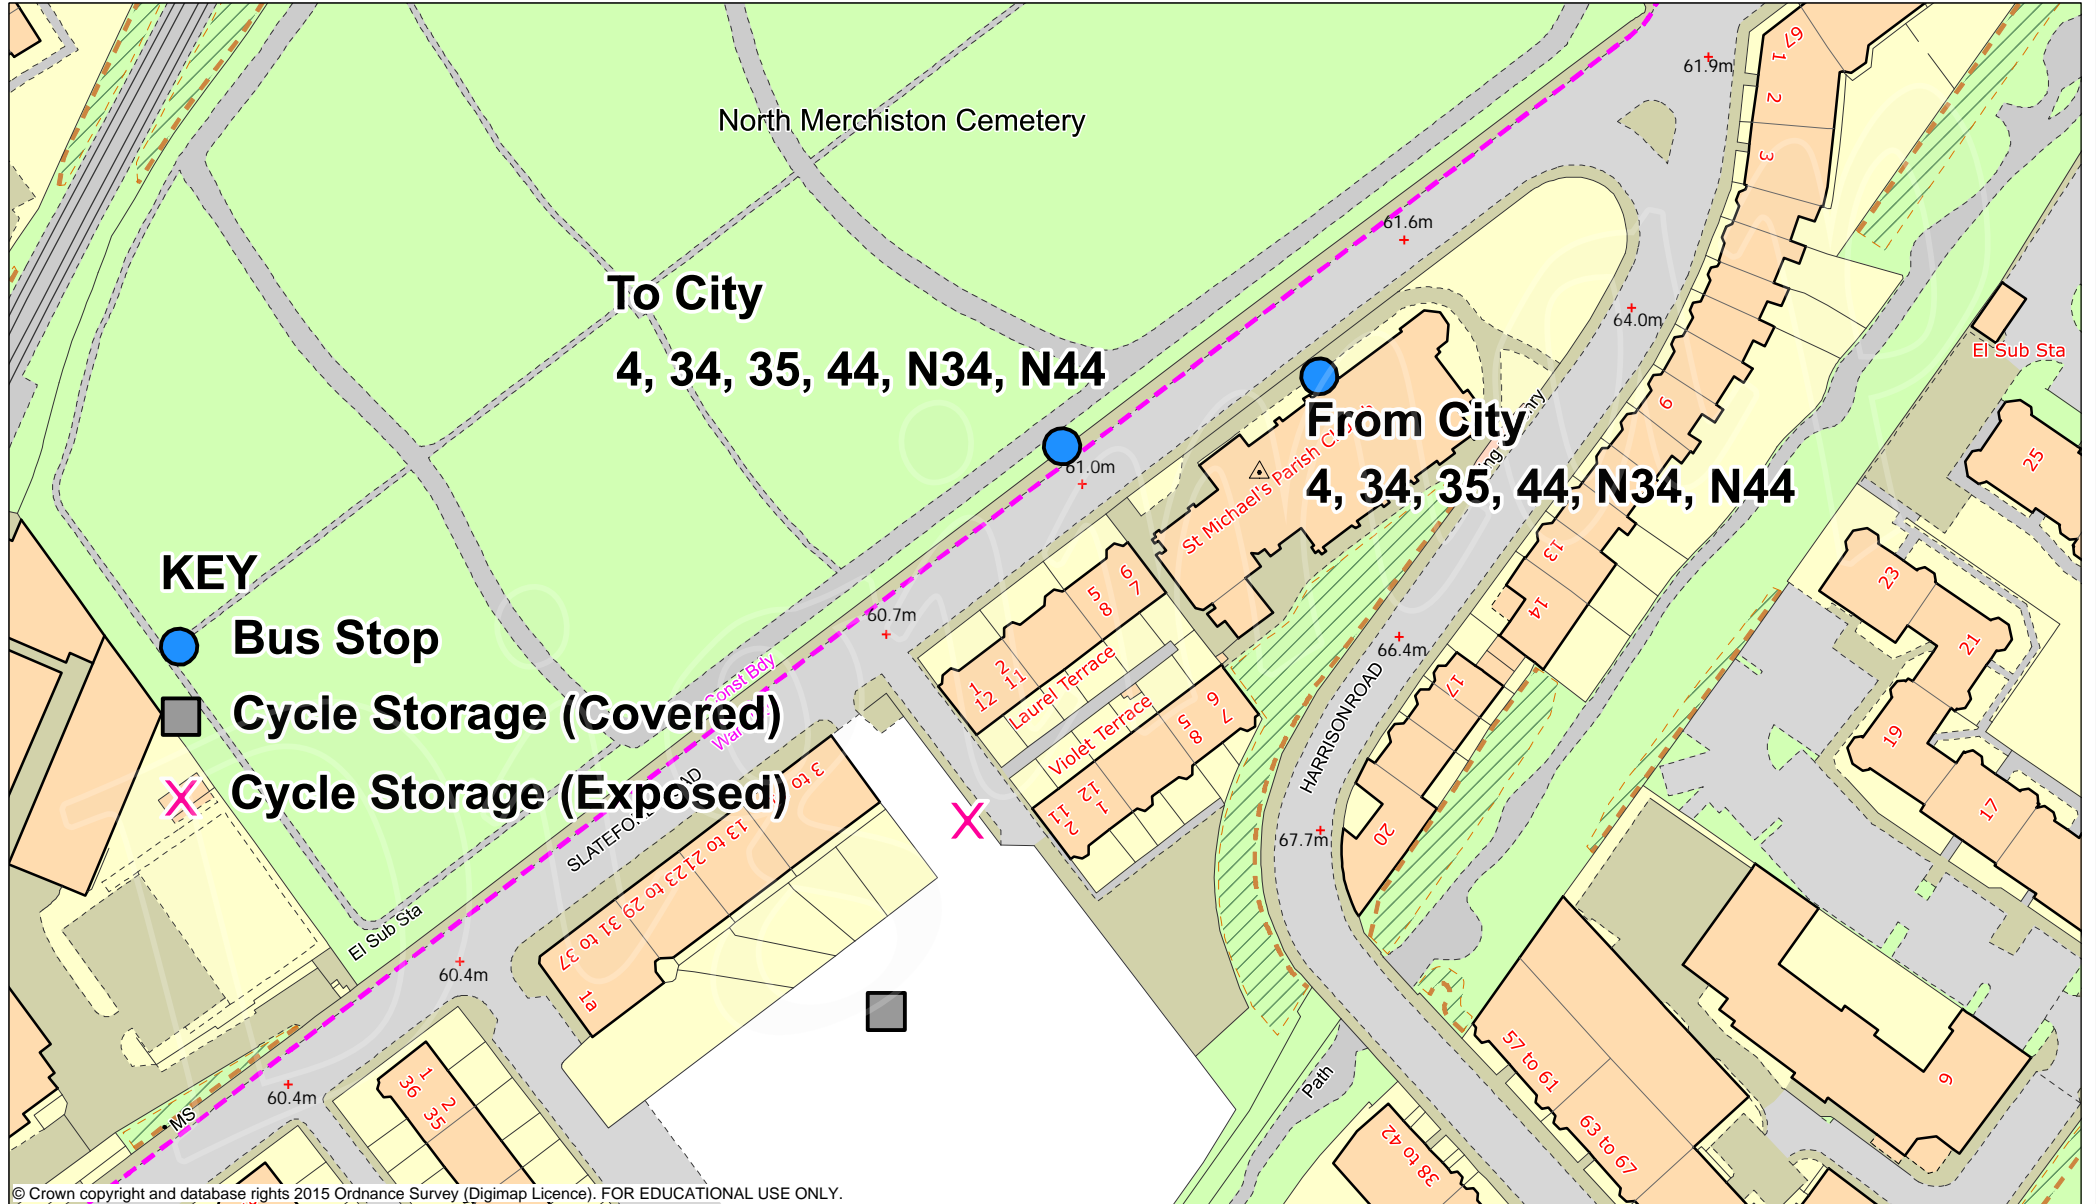

Slateford Road (EH11 1FE)

KEY

- Bus Stop
- Cycle Storage (Covered)
- ✕ Cycle Storage (Exposed)

© Crown copyright and database rights 2015 Ordnance Survey (Digimap Licence). FOR EDUCATIONAL USE ONLY.

Scale 1:1250