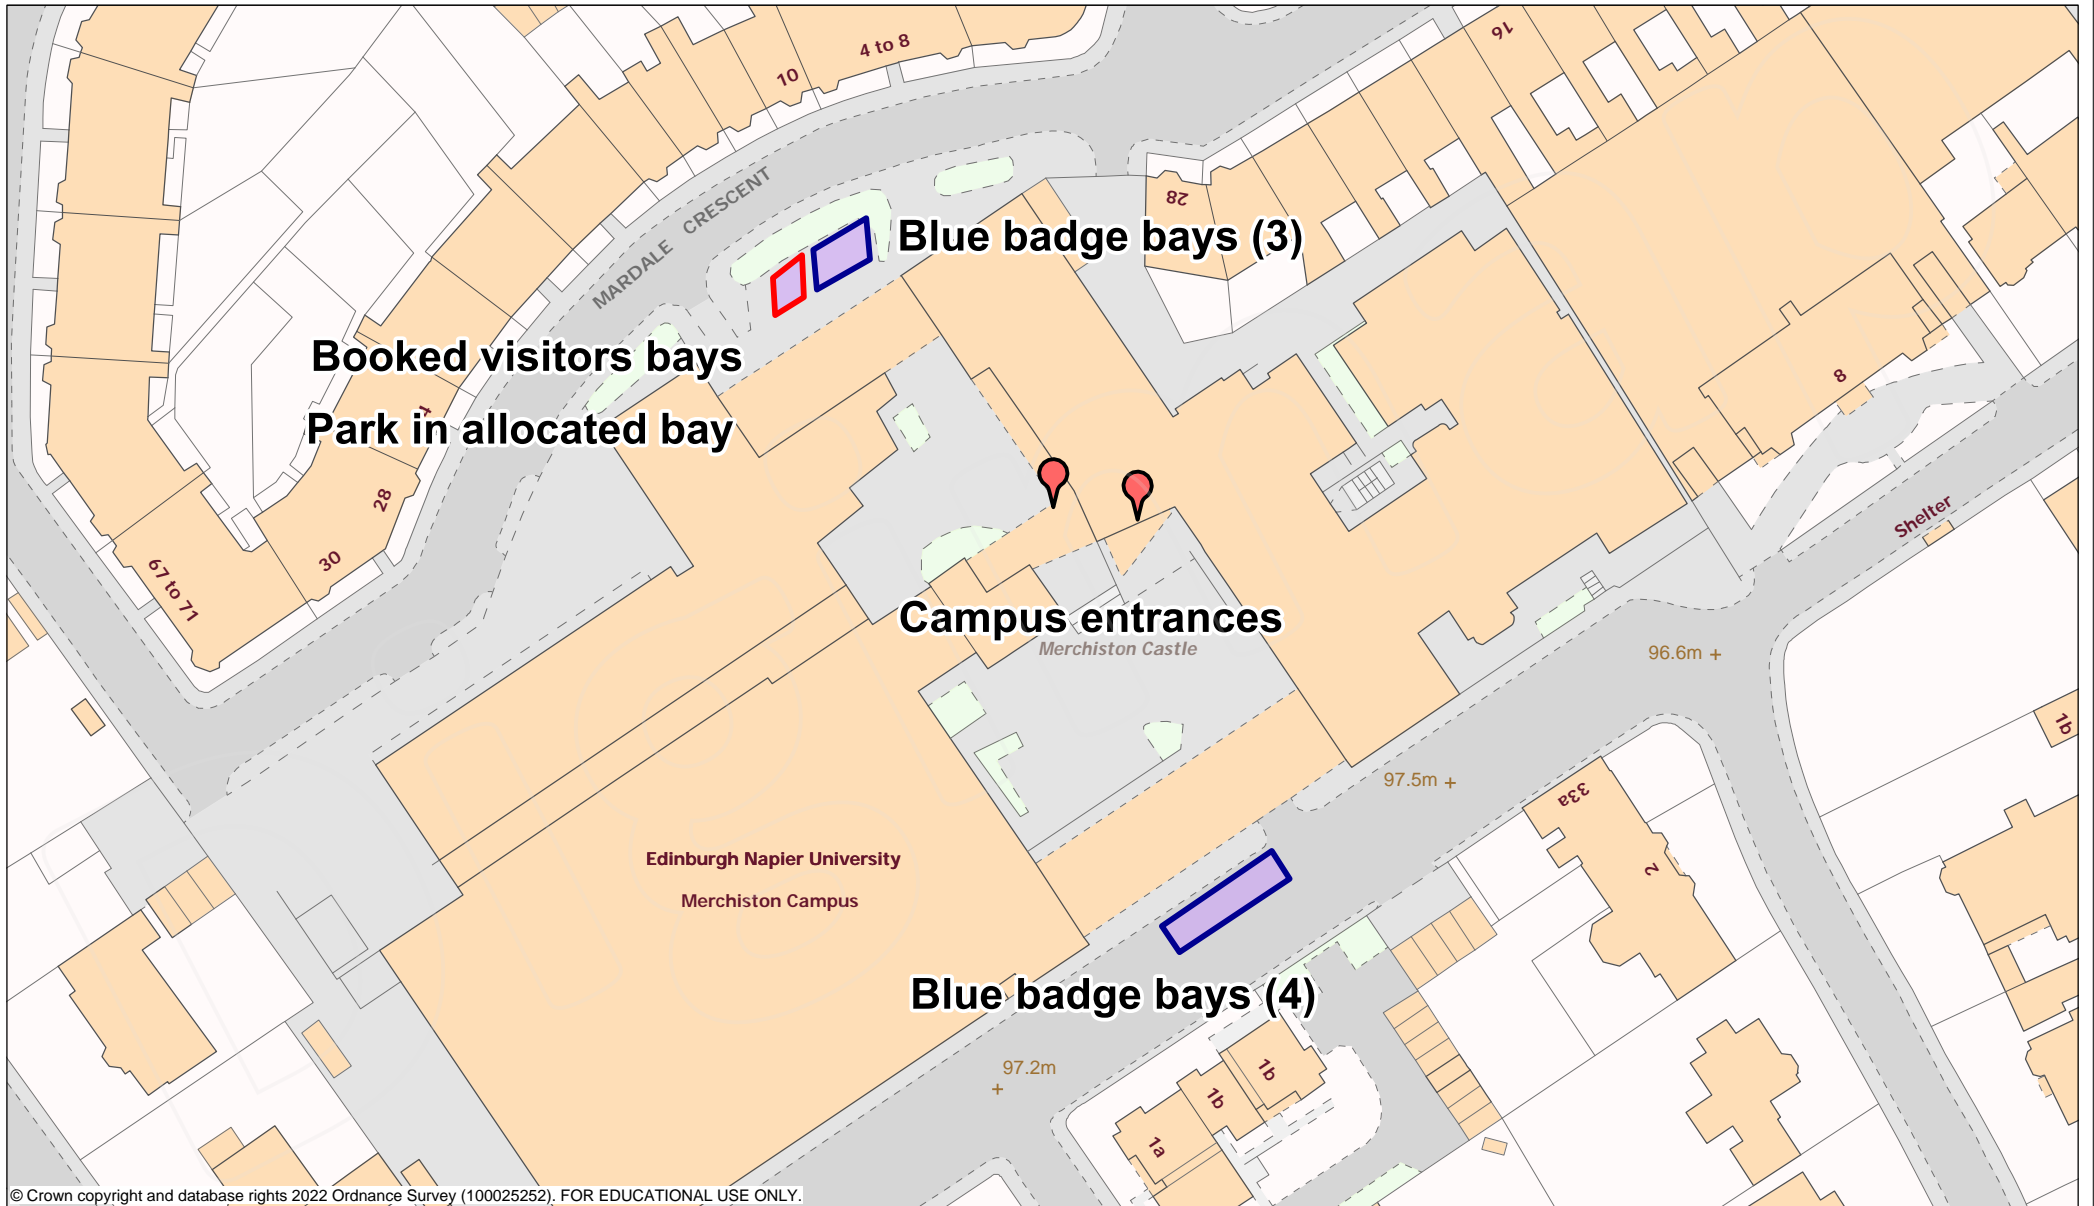

ENU Merchiston EH10 5DT

© Crown copyright and database rights 2022 Ordnance Survey (100025252), FOR EDUCATIONAL USE ONLY.

Jamie Pearson
Edinburgh Napier
University

Projection: British National Grid
16 May 2022 09:47